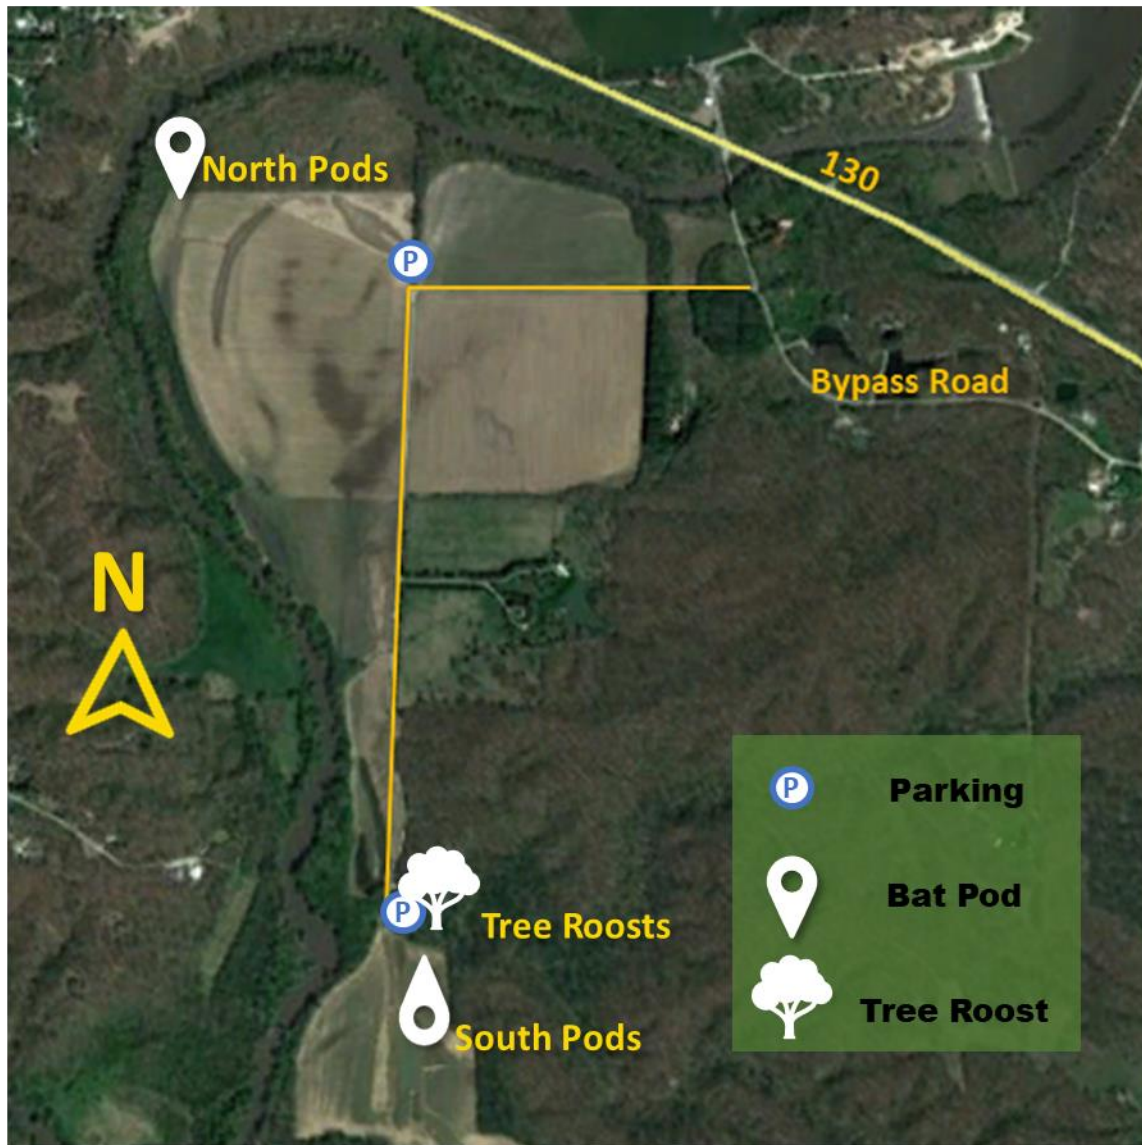

Roost Map

Bat Pods are organized in two groups of three pods. Each post within a pod is numbered from 1-6 East to West. Two tree roosts alongside the south parking lot.